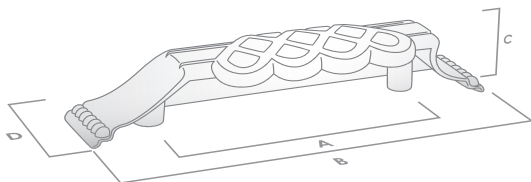

SPECIFICATION SHEET

VENETIAN The Heritage Collection

Finger Pull

Code	Height (B)	Width (A)	Projection (C)	Finish
085.038.03	38mm	35mm	23mm	Antique Brass
085.038.14	38mm	35mm	23mm	Pewter

T-Knob

Code	Length (B)	Width (A)	Projection (C)	Finish
085.050.03	50mm	23mm	24mm	Antique Brass
085.050.14	50mm	23mm	24mm	Pewter

Cup Pull

Code	CTC (A)	Length (B)	Height (D)	Projection (C)	Finish
085.064.03	64mm	99mm	36mm	23mm	Antique Brass
085.064.14	64mm	99mm	36mm	23mm	Pewter

Available Finishes:

Antique Brass

Pewter