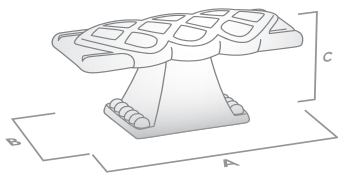

SPECIFICATION SHEET

VENETIAN The Heritage Collection

Finger Pull

Code	Height (B)	Width (A)	Projection (C)	Finish
085.038.03	38mm	35mm	23mm	Antique Brass
085.038.14	38mm	35mm	23mm	Pewter

T-Knob

Code	Length (B)	Width (A)	Projection (C)	Finish
085.050.03	50mm	23mm	24mm	Antique Brass
085.050.14	50mm	23mm	24mm	Pewter

Cup Pull

Code	CTC (A)	Length (B)	Height (D)	Projection (C)	Finish
085.064.03	64mm	99mm	36mm	23mm	Antique Brass
085.064.14	64mm	99mm	36mm	23mm	Pewter

Available Finishes:

Antique Brass

Pewter